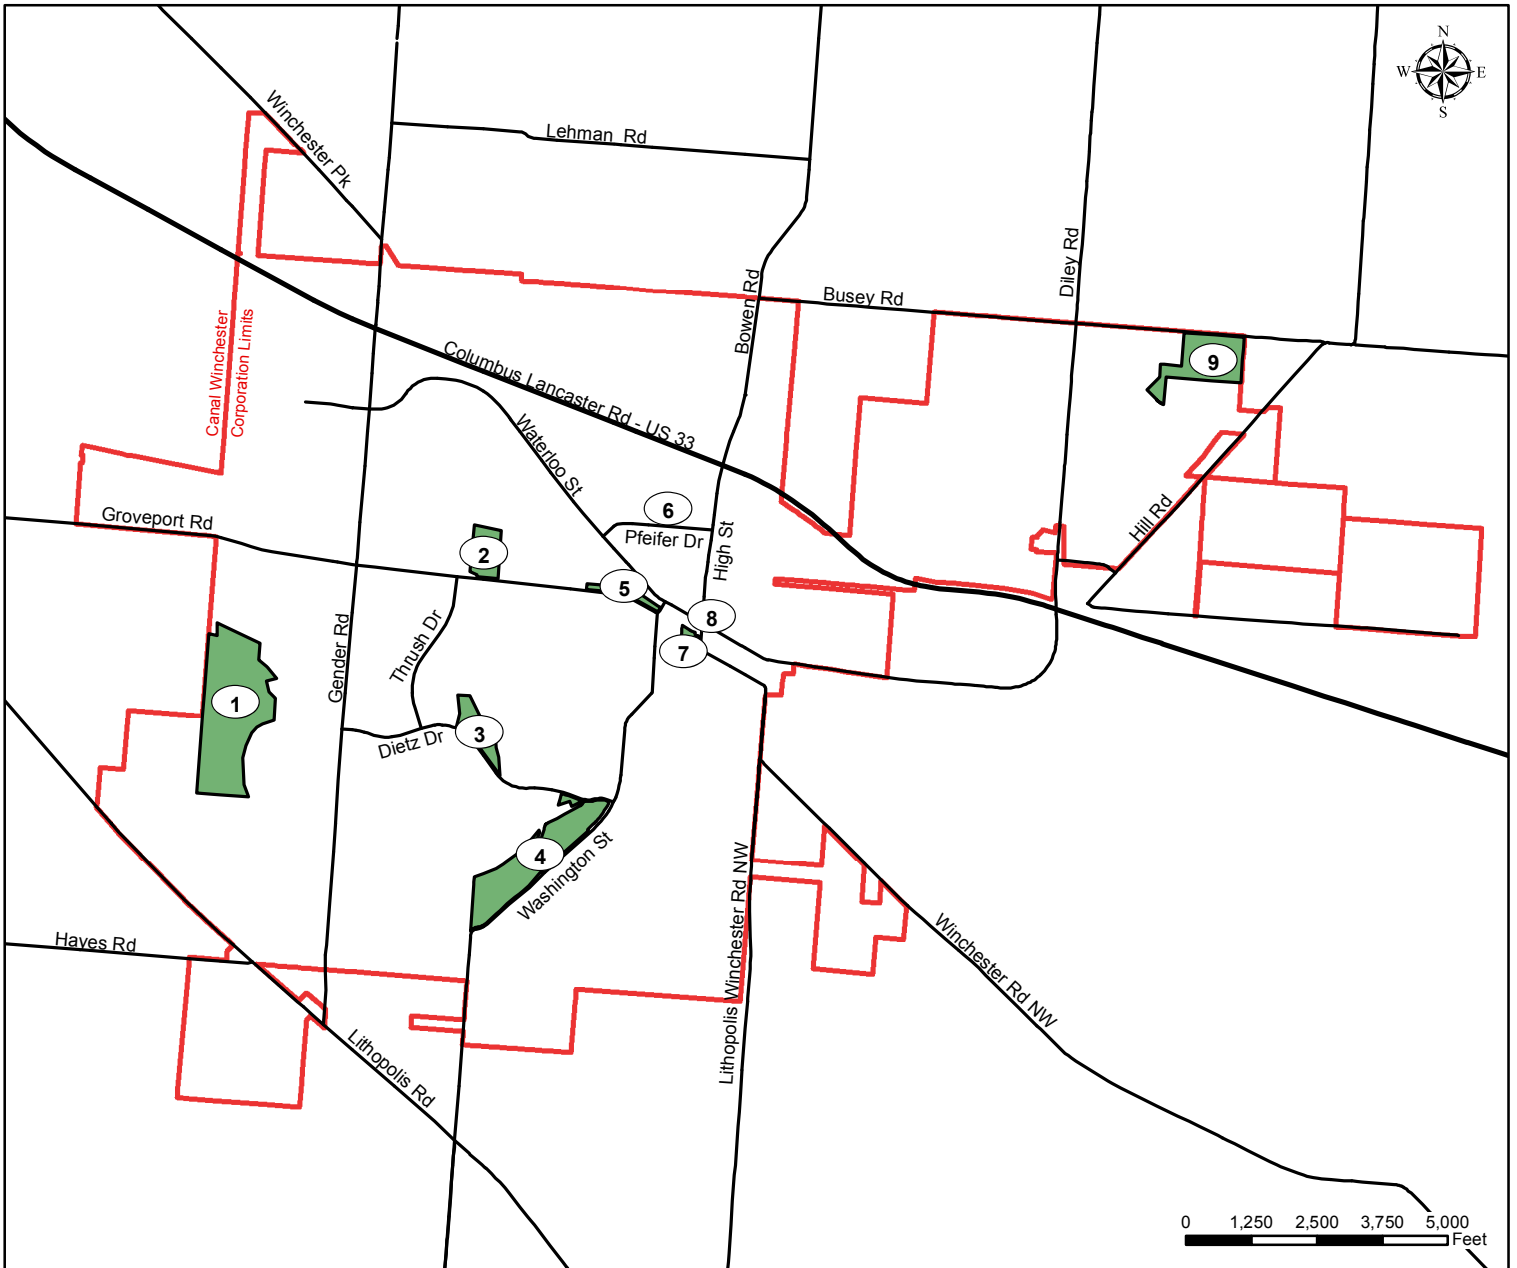

Canal Winchester Parks

Number	Park	Location	Amenities
1	Walnut Creek Park	6990 Parkview Drive	Mult-Use Recreation Fields, Conservation Area, Parking
2	Roger Hanners Recreational Fields	Groveport Road	Baseball Diamonds, Concession Stand, Batting Cage, Parking
3	Westchester Park	6620 Dietz Drive	Walking Paths, Playground, Parking
4	James H. Kelly Preserve	Washington Street	Nature Trail, Covered Bridge, Creek Access
5	Guiler Park	180 Groveport Road	Public Pool, Concession Stand, Basketball Courts, Pavilion Playground, Picnic Tables, Amphitheatre, Parking
6	Pfeifer Park	Jones Place West	None
7	Stradley Place	30 South High Street	Pavilion, Fountain, Benches and Tables, Parking
8	Frances Steube Community Center	22 South Trine Street	Community Center, Parking
9	Future Violet Township Park	Busey Road	N/A